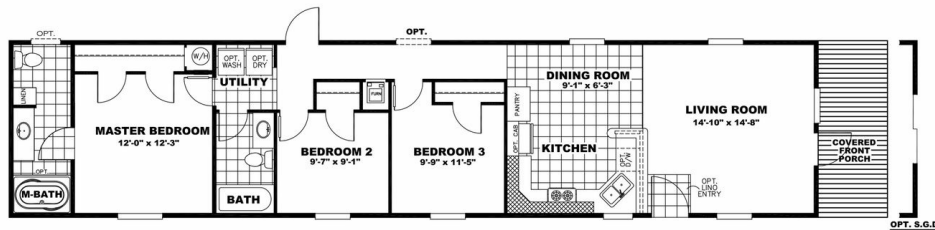

Da Creme Brule

Da Creme Brule

Model number: 37FAC16703AH19

3 beds • 2 baths • 1280 sq.ft. • 16' width • 80' depth

Our home building facilities invest in continuous product and process improvements. Plans, dimensions, features, materials, specifications and availability are subject to change without notice or obligation. Renderings and floor plans are representative likenesses of our homes and may differ from the actual homes. We invite you to tour a Home Center near you and inspect the highest value in quality housing available or call (985) 872-2850 to speak with a Home Consultant. Copyright 2017, CMH. All rights reserved.