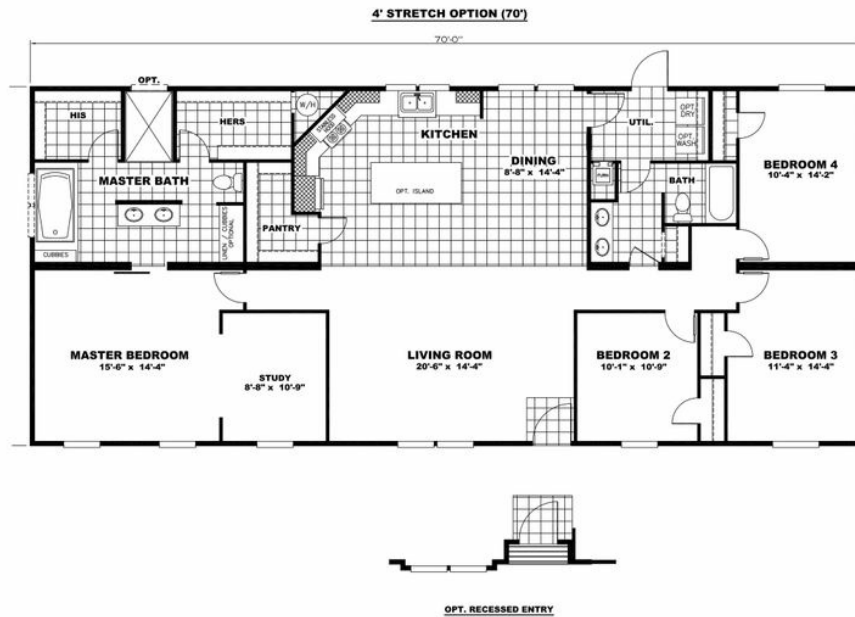

## THE CASCADE Model number: 37VLV32664AH19

**2 beds • 3 baths • 2112 sq.ft. • 32' width • 66' depth**

Our home building facilities invest in continuous product and process improvements. Plans, dimensions, features, materials, specifications and availability are subject to change without notice or obligation. Renderings and floor plans are representative likenesses of our homes and may differ from the actual homes. We invite you to tour a Home Center near you and inspect the highest value in quality housing available or call (985) 872-2850 to speak with a Home Consultant. Copyright 2017, CMH. All rights reserved.