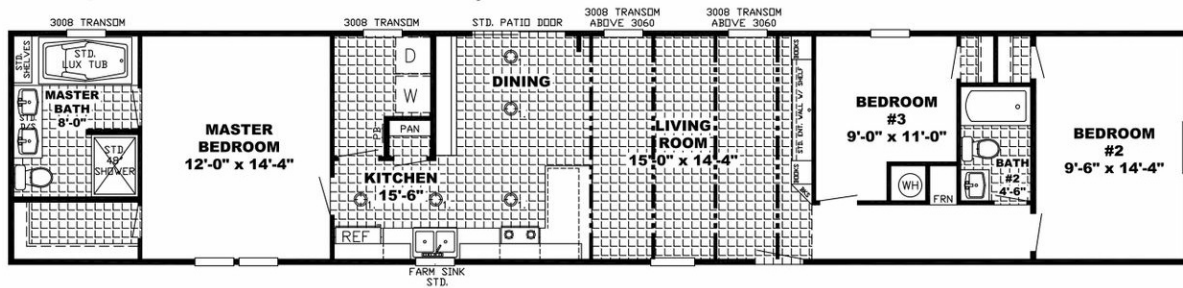

Da Filet Model number: 41ANN16763AH18

3 beds • 2 baths • 1216 sq.ft. • 16' width • 76' depth

Our home building facilities invest in continuous product and process improvements. Plans, dimensions, features, materials, specifications and availability are subject to change without notice or obligation. Renderings and floor plans are representative likenesses of our homes and may differ from the actual homes. We invite you to tour a Home Center near you and inspect the highest value in quality housing available or call (985) 872-2850 to speak with a Home Consultant. Copyright 2017, CMH. All rights reserved.

<http://www.claytonhomeshouma.com>

CLAYTON HOMES-HOUMA

3936 HIGHWAY 311
HOUMA, LA 70360

Monday - Thursday: 9am - 6pm
Friday: 9am - 6pm
Saturday: 9am - 5pm
Sunday: Closed

(985) 872-2850