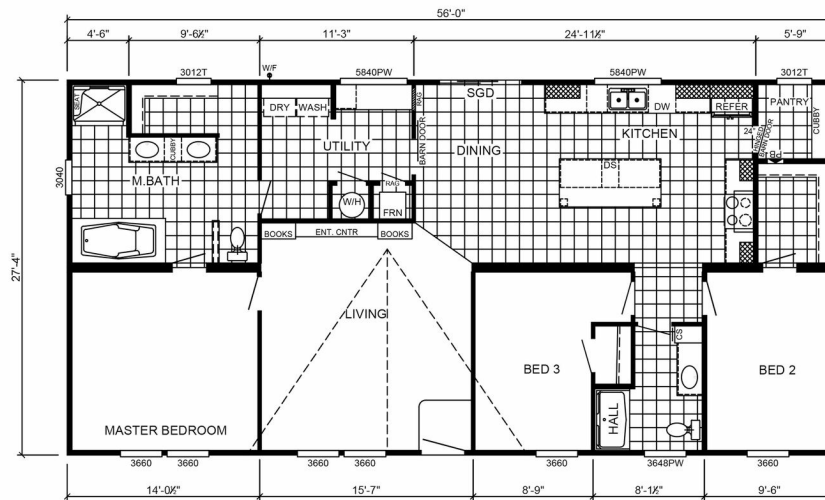

Da Atchafalaya

Da Atchafalaya Model number: 43ANN28563AH19

2 beds • 3 baths • 1568 sq.ft. • 28' width • 56' depth

Our home building facilities invest in continuous product and process improvements. Plans, dimensions, features, materials, specifications and availability are subject to change without notice or obligation. Renderings and floor plans are representative likenesses of our homes and may differ from the actual homes. We invite you to tour a Home Center near you and inspect the highest value in quality housing available or call (985) 872-2850 to speak with a Home Consultant. Copyright 2017, CMH. All rights reserved.